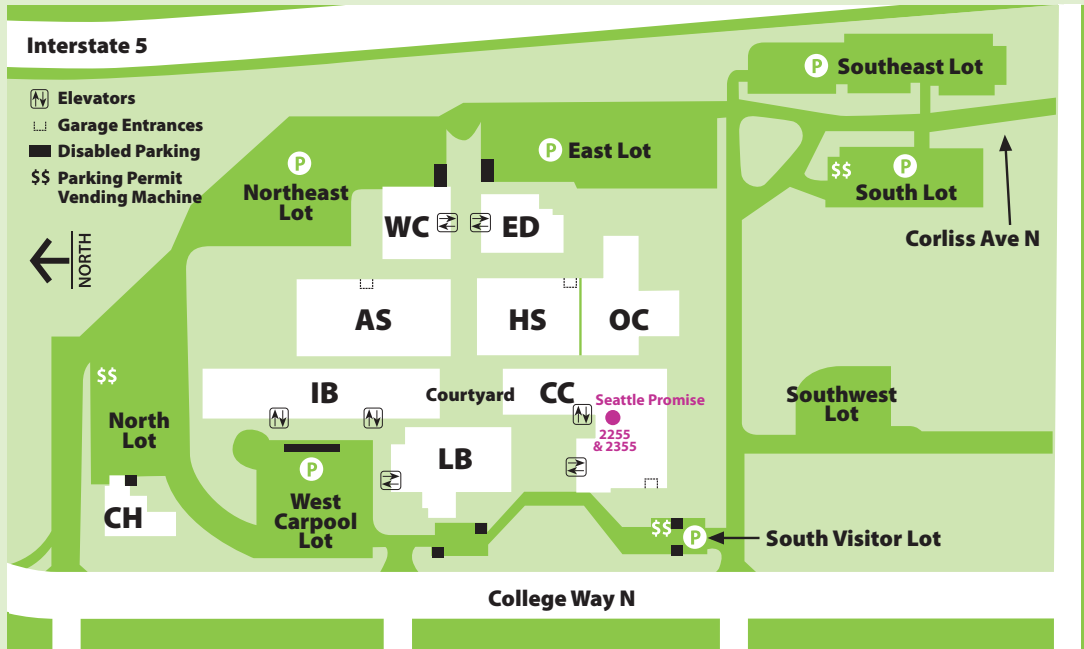

NORTH SEATTLE COLLEGE

Interstate 5

- Elevators
- Garage Entrances
- Disabled Parking
- Parking Permit Vending Machine

- | | | |
|-------------------------------|-------------------------|--|
| AS Arts and Sciences Building | ED Education Building | HS Health Sciences & Student Resources Building |
| CC College Center Building | IB Instruction Building | OC Opportunity Center for Employment and Education |
| CH Childcare Center | LB Library Building | WC Wellness Center |

SEATTLE CENTRAL COLLEGE

SOUTH SEATTLE COLLEGE

ABR Autobody Collision Repair
AMT Aviation Maintenance
AUT Automotive Technology
AVT Classrooms/Composite Lab
CAB Culinary Arts, FSA T&D Kitchen
CAH Cascade Hall
CCC Child Care Center & Preschool
CEC Chan Education Center

HDM Heavy Duty Diesel
JMB Jerry Brockey Student Center
LHO Landscape Horticulture
LIB Library
MPB Multipurpose Building
NWWA Northwest Wine Academy
OLY Olympic Hall

PBA Pastry Lab
RAH Rainier Hall
RSB Robert Smith Building
SWC Student Wellness Center
TEC Technology Center
UNI University Center
WWB Welding/Center for International Education