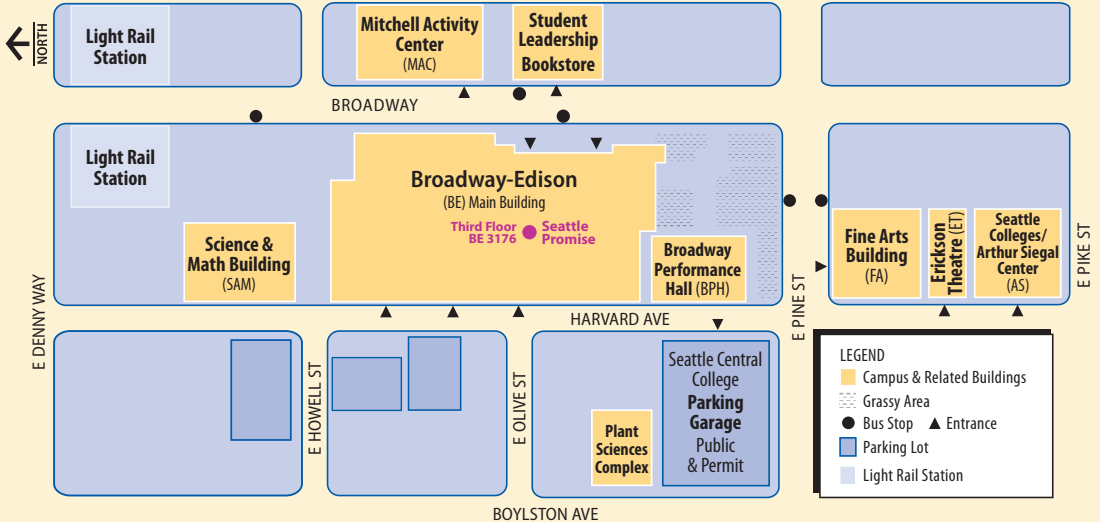

NORTH SEATTLE COLLEGE

Interstate 5

- Elevators
- Garage Entrances
- Disabled Parking
- Parking Permit Vending Machine

- | | | |
|-------------------------------|-------------------------|--|
| AS Arts and Sciences Building | ED Education Building | HS Health Sciences & Student Resources Building |
| CC College Center Building | IB Instruction Building | OC Opportunity Center for Employment and Education |
| CH Childcare Center | LB Library Building | WC Wellness Center |

SEATTLE CENTRAL COLLEGE

SOUTH SEATTLE COLLEGE

ABR Autobody Collision Repair
AMT Aviation Maintenance
AUT Automotive Technology
AVT Classrooms/Composite Lab
CAB Culinary Arts, FSA T&D Kitchen
CAH Cascade Hall
CCC Child Care Center & Preschool
CEC Chan Education Center

HDM Heavy Duty Diesel
JMB Jerry Brockey Student Center
LHO Landscape Horticulture
LIB Library
MPB Multipurpose Building
NWWA Northwest Wine Academy
OLY Olympic Hall

PBA Pastry Lab
RAH Rainier Hall
RSB Robert Smith Building
SWC Student Wellness Center
TEC Technology Center
UNI University Center
WWB Welding/Center for International Education