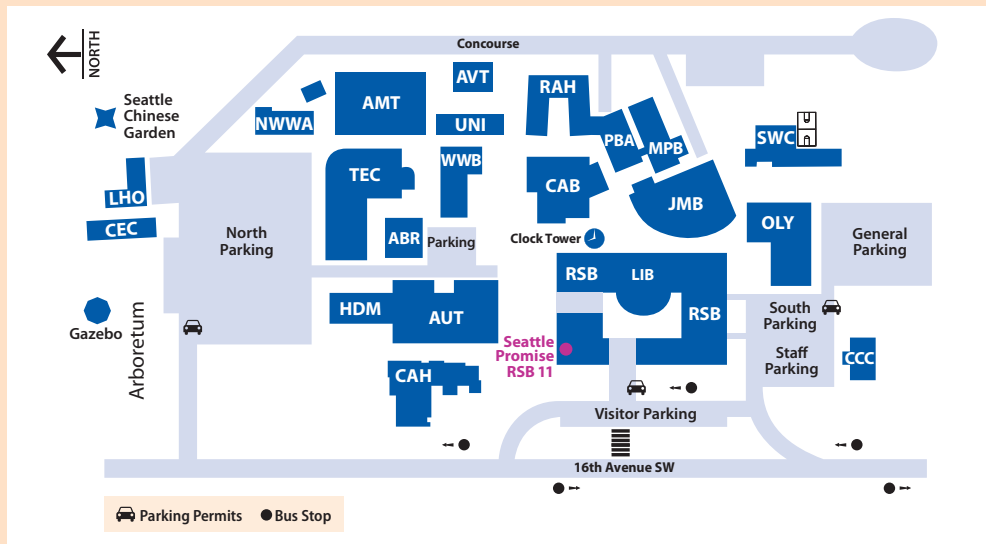

NORTH SEATTLE COLLEGE

Interstate 5

- Elevators
- Garage Entrances
- Disabled Parking
- Parking Permit Vending Machine

- | | | |
|-------------------------------|-------------------------|--|
| AS Arts and Sciences Building | ED Education Building | HS Health Sciences & Student Resources Building |
| CC College Center Building | IB Instruction Building | OC Opportunity Center for Employment and Education |
| CH Childcare Center | LB Library Building | WC Wellness Center |

SEATTLE CENTRAL COLLEGE

SOUTH SEATTLE COLLEGE

ABR Autobody Collision Repair
AMT Aviation Maintenance
AUT Automotive Technology
AVT Classrooms/Composite Lab
CAB Culinary Arts, FSA T&D Kitchen
CAH Cascade Hall
CCC Child Care Center & Preschool
CEC Chan Education Center

HDM Heavy Duty Diesel
JMB Jerry Brockey Student Center
LHO Landscape Horticulture
LIB Library
MPB Multipurpose Building
NWWA Northwest Wine Academy
OLY Olympic Hall

PBA Pastry Lab
RAH Rainier Hall
RSB Robert Smith Building
SWC Student Wellness Center
TEC Technology Center
UNI University Center
WWB Welding/Center for International Education